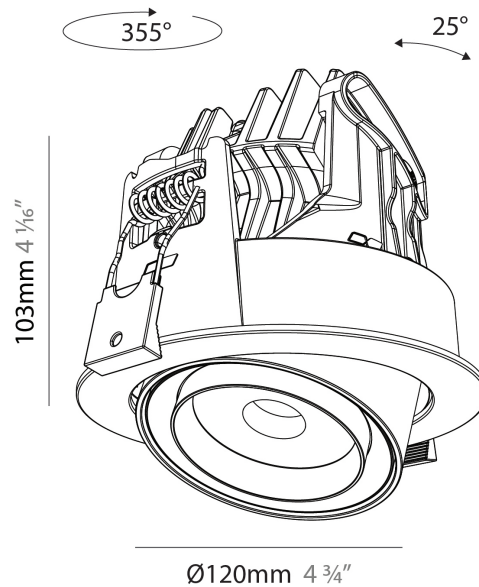

GENERAL

Series: Centriq
Subseries: Centriq Round Flex Adjustable
Brand: Prolicht
Division: Architectural
Mounting Type: Recessed
Mounting Location: Ceiling
Subcategory: Spots

PHYSICAL

Shape: Cylinder
Diameter (mm): 120
Diameter (in): 4 ¾
Height (mm): 105
Height (in): 4 1/8
Min. Recessing Depth (mm): 120
Min. Recessing Depth (in): 4 ¾
Light Distribution: Adjustable / Direct
Weight (kg): 0.666
Fixture Finish: SSR / BKV / CWI / CRY / HAB / UFT / ITA / RUA / FTG / MYG / LOD / PUS / FRO / FUP / KIA / POP / BLS / SPG / MEY / GOH / GUM / CHC / COM / ABZ / JAG / OBR / MOS / ROR
Fixture Material: Aluminum
Cut-out Measurements: Dia. 112mm / 4 7/16"

ELECTRICAL

Lamp Type: LED (Zhaga Standard)
Input Wattage (W): 20.5
Total Output Wattage (W): 18.1
Dimming: Tri-Mode (Non-Dimming and Phase Dimming (120Vac only) and 0-10V Dimming)
Driver Included: Yes
Driver Location: Recessed Housing
Driver Type: Constant Current - Universal
Driver Class: Class 2
Housing: ENCP 3
Input Voltage (V): 120 - 277
Constant Current (MA): 500

LED

Color Temperature (°K): 2700 / 3000 / 3500 / 4000
Max. Delivered Lumen (lm): 1201 / 1294 / 1346 / 1373
Nominal Lumen (lm): 1668 / 1797 / 1869 / 1907
CRI: >90 CRI
Lamp Life (hrs): 50000

OPTICAL

Beam Angle: 18 - 46
Adjustability: Rotational 350° / Tilt 25°

RATINGS AND CERTIFICATIONS

Certified By: CSA Certified to UL and CSA Standards
IP rating: IP20