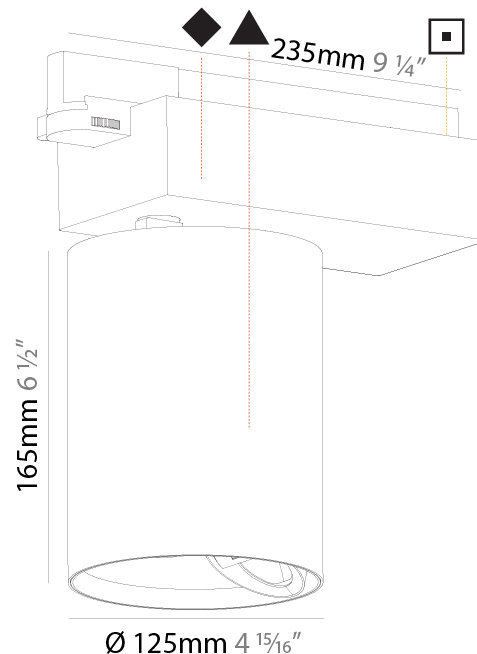

GENERAL

Series: Centriq
Subseries: Centriq Wallwash
Brand: Prolicht
Division: Architectural
Mounting Type: Track
Mounting Location: Ceiling
Subcategory: Spots

PHYSICAL

Shape: Cylinder
Diameter (mm): 125
Diameter (in): 4 ¹⁵/₁₆
Length (mm): 235
Length (in): 9 ¹/₄
Height (mm): 165
Height (in): 6 ¹/₂
Light Distribution: Adjustable / Asymmetric
Fixture Finish: SSR / BKV / CWI / CRY / HAB / UFT / ITA / RUA / FTG / MYG / LOD / PUS / FRO / FUP / KIA / POP / BLS / SPG / MEY / GOH / GUM / CHC / COM / ABZ / JAG / OBR / MOS / ROR
Fixture Material: Aluminum

ELECTRICAL

Lamp Type: LED (Zhaga Standard)
Input Wattage (W): 37.1
Total Output Wattage (W): 34
Dimming: Tri-Mode (Non-Dimming and Phase Dimming (120Vac only) and 0-10V Dimming)
Driver Included: Yes
Driver Location: Integrated
Driver Type: Constant Current - Universal
Driver Class: Class 2
Input Voltage (V): 120 - 277
Constant Current (MA): 1050

LED

Number of LEDs: 1
Color Temperature (°K): 2700 / 3000 / 3500 / 4000
Max. Delivered Lumen (lm): 2840 / 2950 / 3048 / 3110
CRI: >90 CRI
Efficiency (%): 85
Lamp Life (hrs): 50000

OPTICAL

Reflector: Multi-faceted
Adjustability: Rotational 340°; Tilt 90°

RATINGS AND CERTIFICATIONS

Certified By: Certified for North American Standards
IP rating: IP20