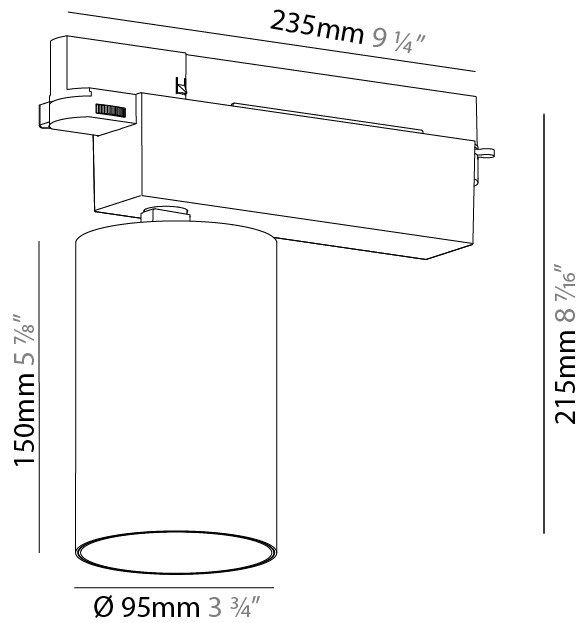

GENERAL

Series: Centriq
Subseries: Centriq 95
Brand: Prolicht
Division: Architectural
Mounting Type: Track
Mounting Location: Ceiling
Subcategory: Spots

PHYSICAL

Shape: Cylinder
Diameter (mm): 95
Diameter (in): 3 3/4
Length (mm): 235
Length (in): 9 1/4
Height (mm): 150
Height (in): 5 7/8
Light Distribution: Adjustable / Direct
Weight (kg): 1.495
Weight (lbs): 3.3
Fixture Finish: SSR / BKV / CWI / CRY / HAB / UFT / ITA / RUA / FTG / MYG / LOD / PUS / FRO / FUP / KIA / POP / BLS / SPG / MEY / GOH / GUM / CHC / COM / ABZ / JAG / OBR / MOS / ROR
Fixture Material: Aluminum

ELECTRICAL

Lamp Type: LED (Zhaga Standard)
Input Wattage (W): 34
Total Output Wattage (W): 30.9
Dimming: Tri-Mode (Non-Dimming and Phase Dimming (120Vac only) and 0-10V Dimming)
Driver Included: Yes
Driver Location: Integrated
Driver Type: Constant Current - Universal
Driver Class: Class 2
Input Voltage (V): 120 - 277
Constant Current (MA): 900

LED

Number of LEDs: 1
Color Temperature (°K): 2700 / 3000 / 3500 / 4000
Max. Delivered Lumen (lm): 2710 / 2893 / 2974 / 3035
Nominal Lumen (lm): 3928 / 4193 / 4310 / 4398
CRI: >90 CRI
Lamp Life (hrs): 50000
Upon Request: Special Color Temperature Special Led

OPTICAL

Reflector: 18 / 26 / 40
Adjustability: Rotational 340°; Tilt 90°
Upon Request: Special Beam Angles

RATINGS AND CERTIFICATIONS

Certified By: Certified for North American Standards
IP rating: IP20