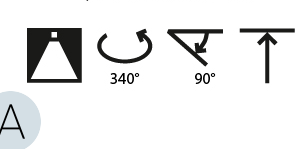

OPTICAL

Beam Angle: 10
 Adjustability: Rotational 340°; Tilt 90°
 Upon Request: Special Beam Angles

RATINGS AND CERTIFICATIONS

Certified By: Certified for North American Standards
 IP rating: IP20

CENTRIQ 75 TRACK