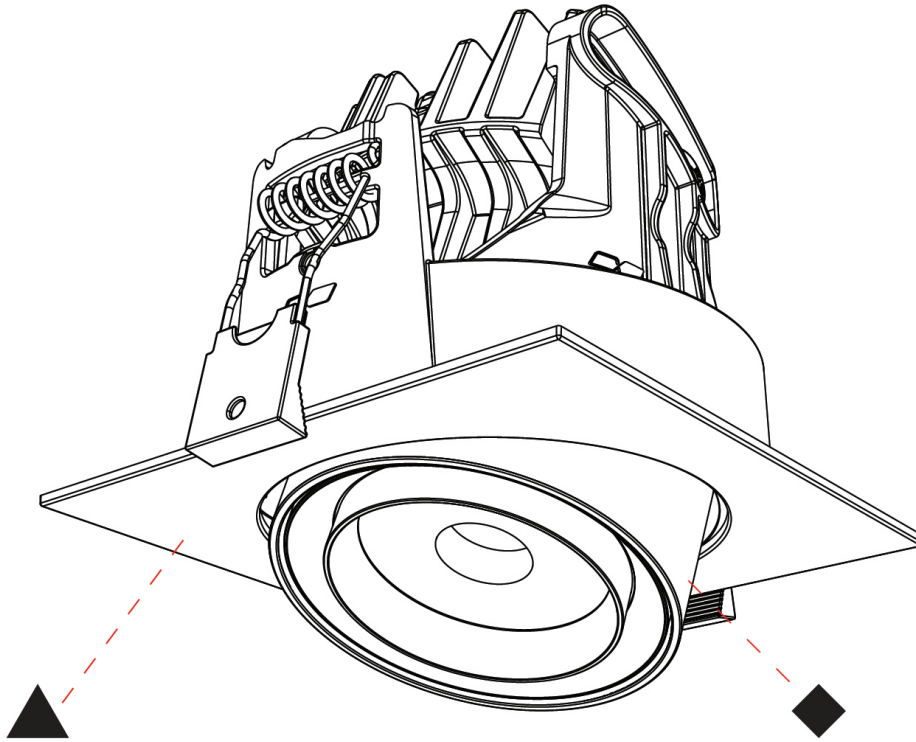

CENTRIQ SQUARE FLEX ADJUSTABLE RECESSED

A35986-

PROJECT _____

TYPE _____

SPECIFIER _____

QUANTITY _____

DATE _____