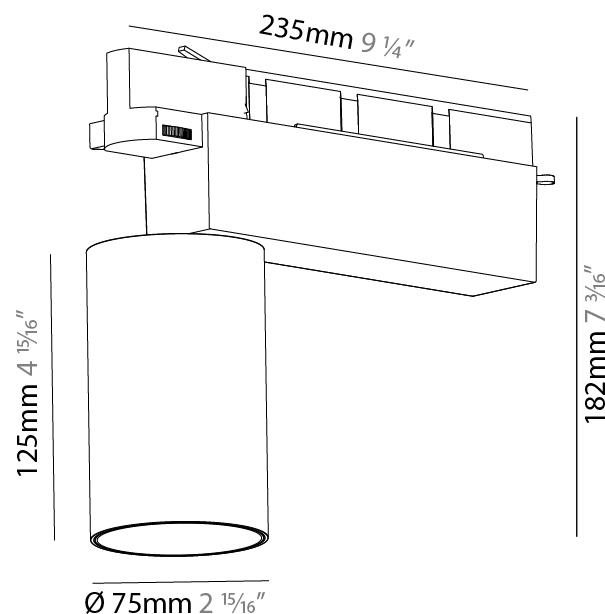

GENERAL

Series: Centriq
Subseries: Centriq 75
Brand: Prolicht
Division: Architectural
Mounting Type: Track
Mounting Location: Ceiling
Subcategory: Spots

PHYSICAL

Shape: Cylinder
Diameter (mm): 75
Diameter (in): 2 ¹⁵/₁₆
Length (mm): 235
Length (in): 9 ¹/₄
Height (mm): 125
Height (in): 4 ¹⁵/₁₆
Light Distribution: Adjustable / Direct
Weight (kg): 1.099
Weight (lbs): 2 7/16
Fixture Finish: SSR / BKV / CWI / CRY / HAB / UFT / ITA / RUA / FTG / MYG / LOD / PUS / FRO / FUP / KIA / POP / BLS / SPG / MEY / GOH / GUM / CHC / COM / ABZ / JAG / OBR / MOS / ROR
Fixture Material: Aluminum

ELECTRICAL

Lamp Type: LED (Zhaga Standard)
Input Wattage (W): 12 / 15
Total Output Wattage (W): 10.8 / 13.5
Dimming: Tri-Mode (Non-Dimming and Phase Dimming (120Vac only) and 0-10V Dimming)
Driver Included: Yes
Driver Location: Integrated
Driver Type: Constant Current - Universal
Driver Class: Class 2
Input Voltage (V): 120 - 277
Constant Current (MA): 350

LED

Number of LEDs: 1
Color Temperature (°K): 2700 / 3000 / 3500 / 4000
Max. Delivered Lumen (lm): 870 / 970 / 1039 / 1060
Nominal Lumen (lm): 960 / 1070 / 1156 / 1180
CRI: >90 CRI
Lamp Life (hrs): 50000
Upon Request: Special Color Temperature Special Led

OPTICAL

Beam Angle: 10
Adjustability: Rotational 340°; Tilt 90°
Upon Request: Special Beam Angles

RATINGS AND CERTIFICATIONS

Certified By: Certified for North American Standards
IP rating: IP20